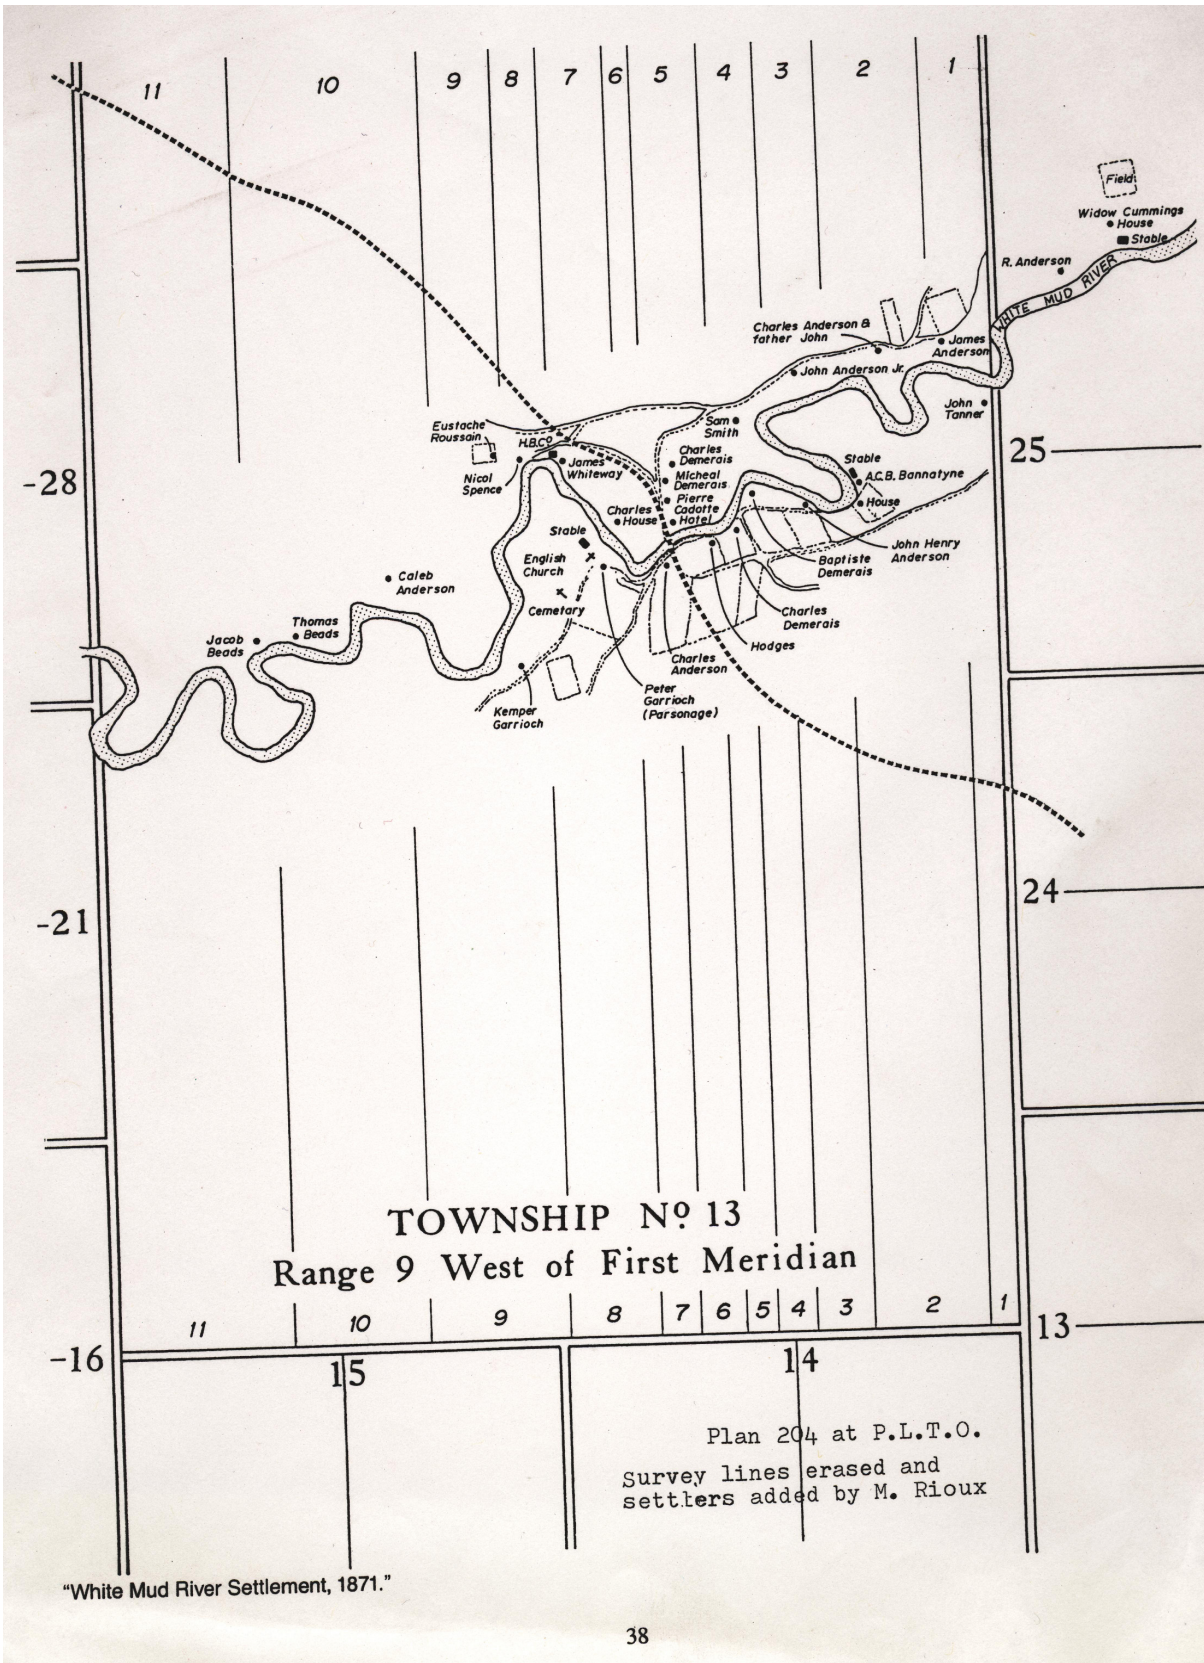

# White Mud River Metis: 1870 Census

The Metis residents of White Mud River, Rat Creek and Westbourne are documented.

|                                     |              |
|-------------------------------------|--------------|
| 5. Catherine Shannon nee Hourie     | Age 26       |
| 6. Kate Shannon                     | Age 3        |
| 7. William Shannon                  | Age 6 months |
| 8. Baptiste Matwawinin              | Age 46       |
| 9. Angele nee Plore                 | Age 40       |
| 10. Baptiste Matwawinin             | Age 20       |
| 11. Monique Matwawinin              | Age 18       |
| 12. Christian Matwawinin            | Age 16       |
| 13. Jean Baptiste Matwawinin        | Age 13       |
| 14. Ellen Matwawinin                | Age 11       |
| 15. Julia Matwawinin                | Age 8        |
| 16. Angelique Matwawinin            | Age 6        |
| 17. Michael Matwawinin              | Age 4        |
| 18. John Anderson                   | Age 67       |
| 19. Mary Anderson née Desmarais     | Age 68       |
| 20. Charles Anderson                | Age 35       |
| 21. Maria Anderson née Cook         | Age 36       |
| 22. Joshua Anderson                 | Age 11       |
| 23. William Henry                   | Age 9        |
| 24. Mary Ann Anderson               | Age 8        |
| 25. Catherine Anderson              | Age 7        |
| 26. Caleb Anderson                  | Age 5        |
| 27. Joseph Anderson                 | Age 3        |
| 28. Charles Anderson                | Age 1        |
| 29. Henry Charles Desmarais         | Age 25       |
| 30. Mary Ann Desmarais née Whitford | Age 19       |
| 34. Charles Thomas Desmarais        | Age 3        |
| 35. Elizabeth Jane Desmarais        | Age 1        |
| 36. John Henry Anderson             | Age 21       |
| 37. Mary Anderson née Desmarais     | Age 18       |
| 38. Baptiste Desmarais              | Age 58       |
| 39. Sophia Desmarais née Erasmus    | Age 54       |
| 40. Jno. Peter Desmarais            | Age 19       |
| 41. Rebecca Desmarais               | Age 15       |
| 42. Flora Sarah Desmarais           | Age 12       |
| 43. Victoria H. Desmarais           | Age 10       |
| 44. Maria Jane Desmarais            | Age 6        |
| 46. Catherine Hoges née Desmarais   | Age 27       |
| 47. William Rupert Hoges            | Age 8        |
| 48. Adeline Flora Hoges             | Age 5        |
| 49. James Wray Hoges                | Age 2        |
| 50. Flora Budd Hoges (adopted)      | Age 10       |
| 51. Peter Garrioch                  | Age 59       |
| 52. Margaret Garrioch née McKenzie  | Age 44       |